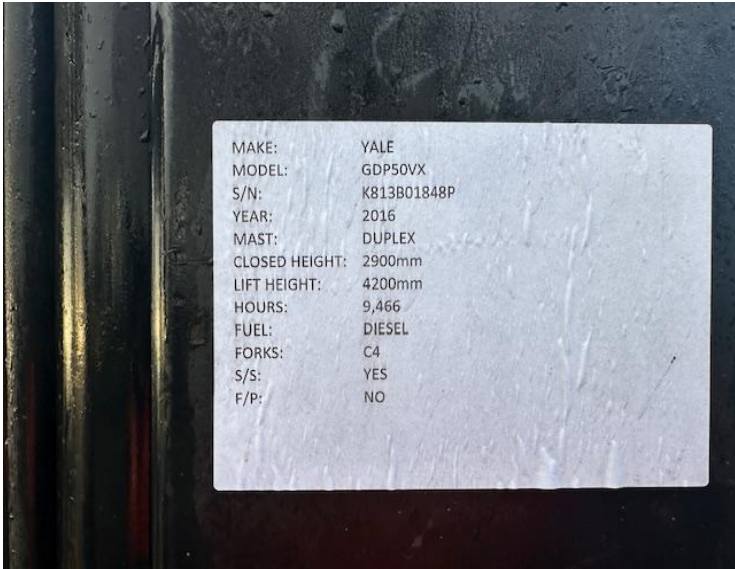

HEAVY DUTY FORKLIFTS

| | |
|----------------------|-----------------------------|
| Our Reference | HD 1614 |
| Category | Forklifts 1 to 10 Tonne |
| Title | Yale Gdp50vx |
| Make | Yale |
| Model | Gdp50vx |
| Age | 2016 |
| Mast | Duplex |
| Hours | 9,466 |
| Mast Closed | 2900mm |
| Engine Type | Diesel |
| Lift Capacity | 4200mm Max Lift, Side Shift |