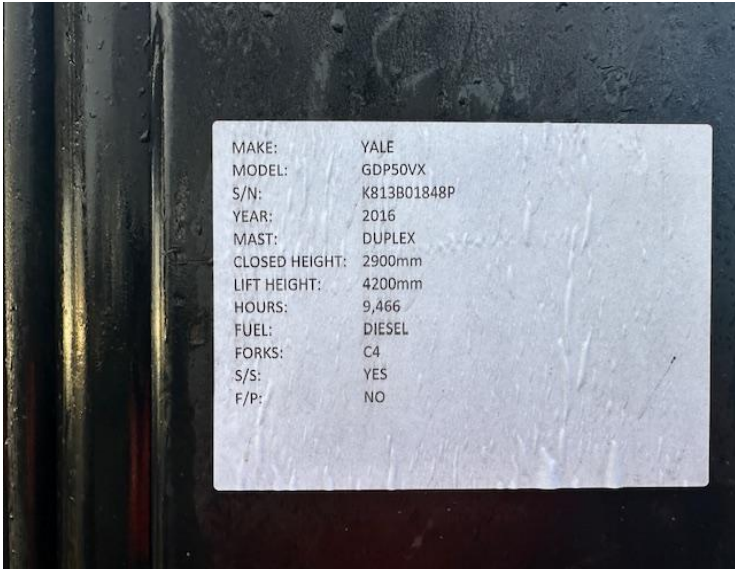

# HEAVY DUTY FORKLIFTS

<b>Our Reference</b>	HD 1614
<b>Category</b>	Forklifts 1 to 10 Tonne
<b>Title</b>	Yale Gdp50vx
<b>Make</b>	Yale
<b>Model</b>	Gdp50vx
<b>Age</b>	2016
<b>Mast</b>	Duplex
<b>Hours</b>	9,466
<b>Mast Closed</b>	2900mm
<b>Engine Type</b>	Diesel
<b>Lift Capacity</b>	4200mm Max Lift, Side Shift