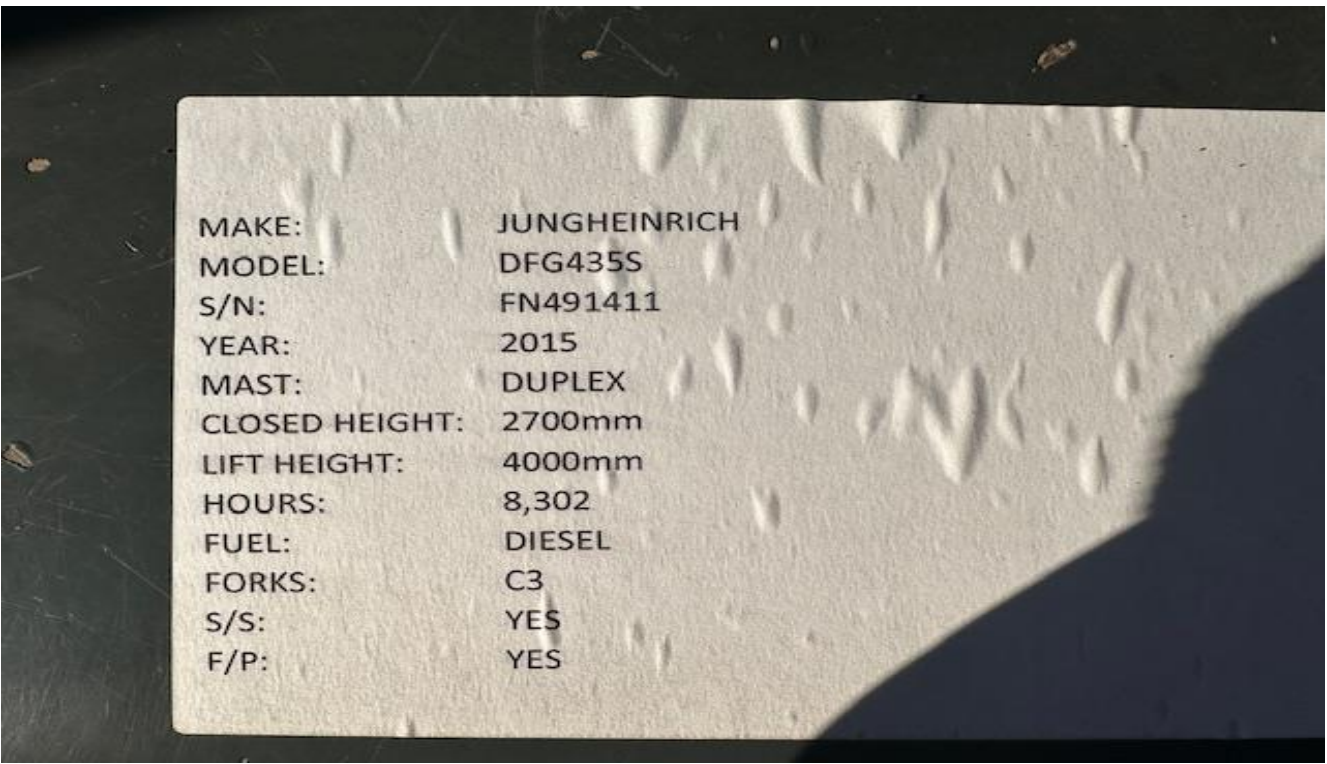

|                      |  |
|----------------------|--|
| <b>Our Reference</b> | HD 1622  |
| <b>Category</b>      | Forklifts 1 to 10 Tonne                        |
| <b>Title</b>         | Jungheinrich Dfg435s                           |
| <b>Make</b>          | Jungheinrich                                   |
| <b>Model</b>         | Dfg435s  |
| <b>Age</b>           | 2015   |
| <b>Mast</b>          | Duplex   |
| <b>Hours</b>         | 8,302  |
| <b>Mast Closed</b>   | 2700mm   |
| <b>Engine Type</b>   | Diesel   |
| <b>Lift Capacity</b> | 4000mm Max Lift, Side Shift & Fork Positioners |