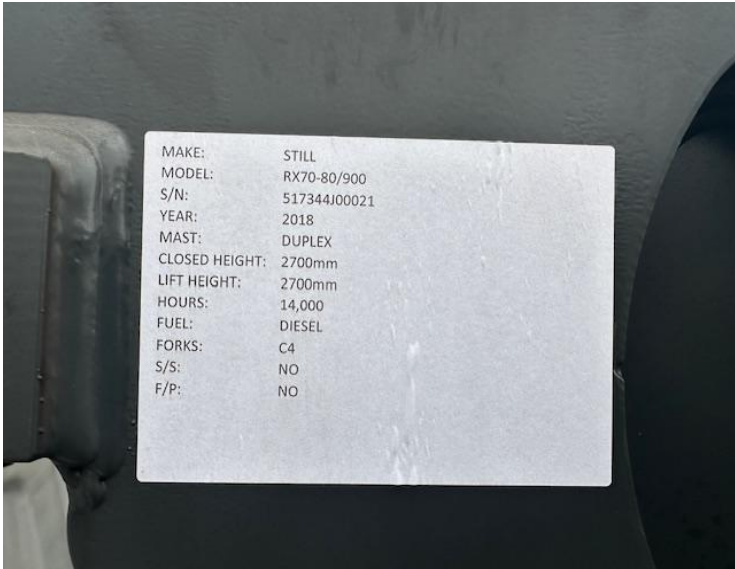

HEAVY DUTY FORKLIFTS

Our Reference	HD 1624
Category	Forklifts 1 to 10 Tonne
Title	Still rx70-80 900
Make	Still
Model	rx70-80 900
Age	2018
Mast	Duplex
Hours	14,000
Mast Closed	2700mm
Engine Type	Diesel
Lift Capacity	2700mm Max Lift