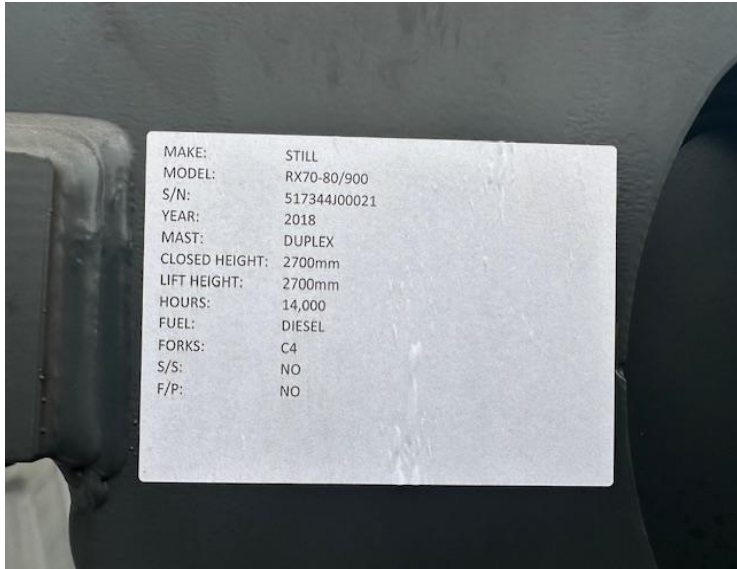

HEAVY DUTY FORKLIFTS

Our Reference	HD 1624
Category	Forklifts 1 to 10 Tonne
Title	Still rx70-80 900
Make	Still
Model	rx70-80 900
Age	2018
Mast	Duplex
Hours	14,000
Mast Closed	2700mm
Engine Type	Diesel
Lift Capacity	2700mm Max Lift