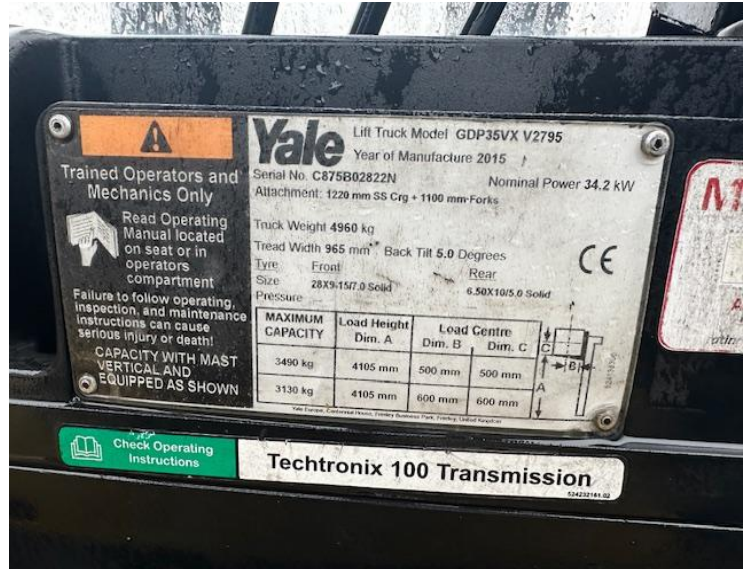

HEAVY DUTY FORKLIFTS

Our Reference	HD 1632
Category	Forklifts 1 to 10 Tonne
Title	Yale Gdp35vx
Make	Yale
Model	Gdp35vx
Age	2015
Mast	Duplex
Hours	6,688
Mast Closed	2800mm
Engine Type	Diesel
Lift Capacity	4100mm Max Lift, Side Shift