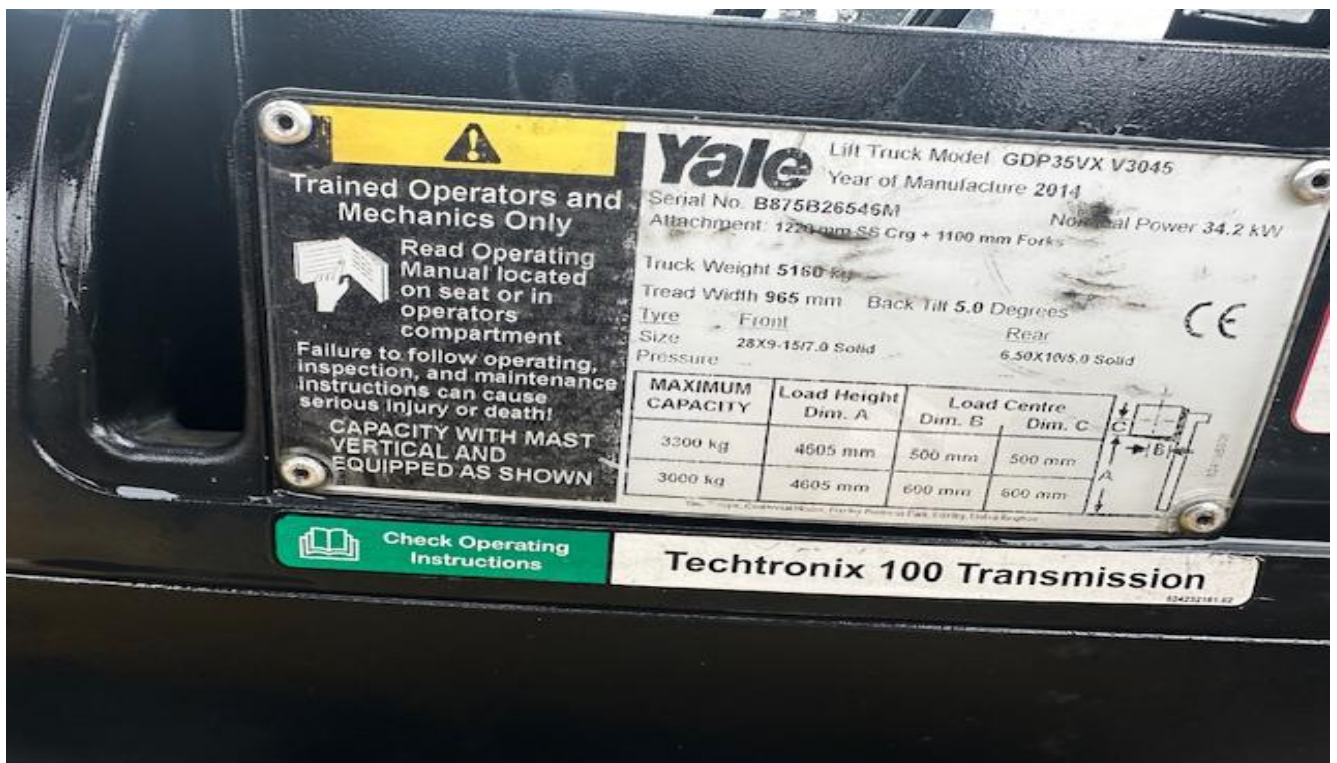

HEAVY DUTY FORKLIFTS

Our Reference	HD 1643
Category	Forklifts 1 to 10 Tonne
Title	Yale Gdp35vx
Make	Yale
Model	Gdp35vx
Age	2014
Mast	Duplex
Hours	5,427
Mast Closed	3050mm
Engine Type	Diesel
Lift Capacity	4600mm Max Lift, Side Shift