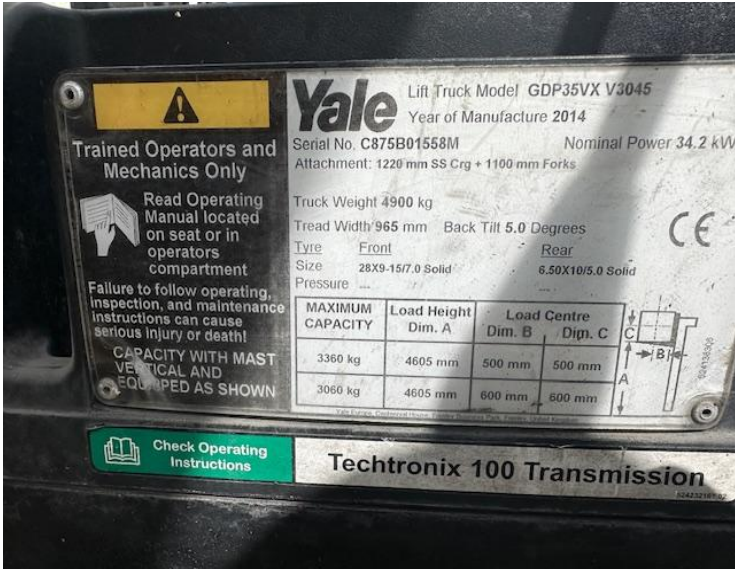

HEAVY DUTY FORKLIFTS

Our Reference	HD 1654
Category	Forklifts 1 to 10 Tonne
Title	Yale Gdp35vx
Make	Yale
Model	Gdp35vx
Age	2014
Mast	Duplex
Hours	4,810
Mast Closed	3050mm
Engine Type	Diesel
Lift Capacity	4600mm Max Lift, Side Shift