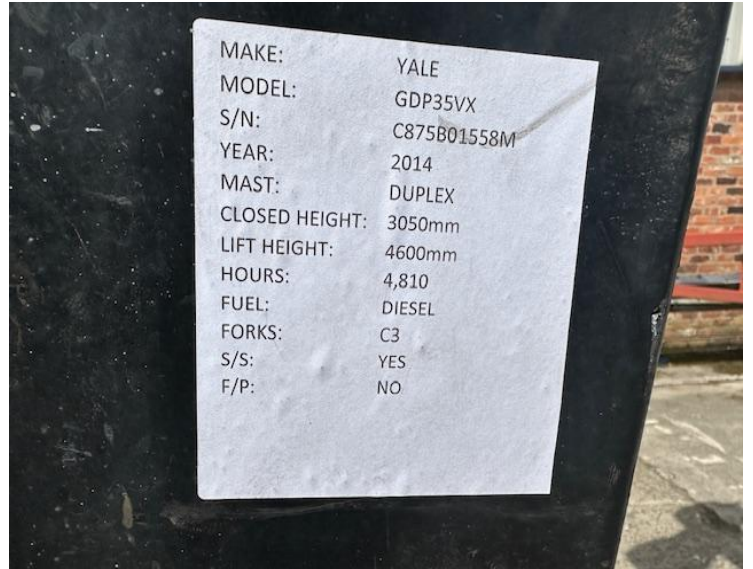

HEAVY DUTY FORKLIFTS

Our Reference	HD 1654
Category	Forklifts 1 to 10 Tonne
Title	Yale Gdp35vx
Make	Yale
Model	Gdp35vx
Age	2014
Mast	Duplex
Hours	4,810
Mast Closed	3050mm
Engine Type	Diesel
Lift Capacity	4600mm Max Lift, Side Shift