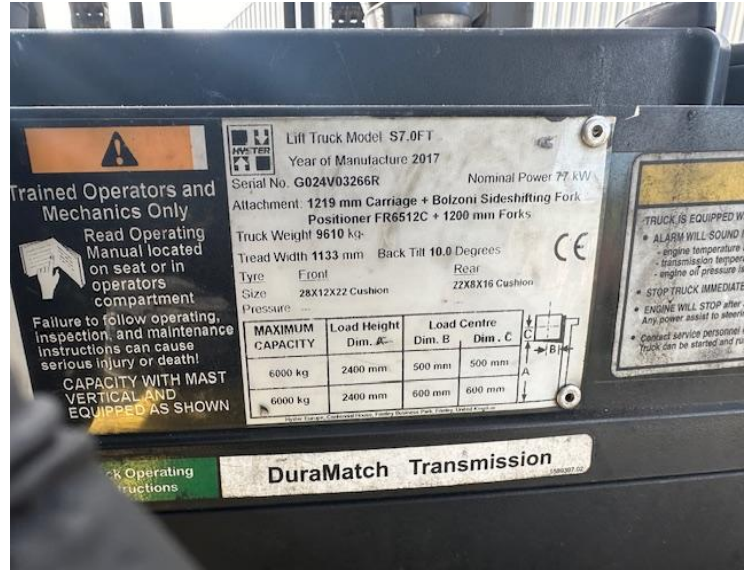

HEAVY DUTY FORKLIFTS

Our Reference	HD 1664
Category	Forklifts 1 to 10 Tonne
Title	Hyster s7.0ft
Make	Hyster
Model	s7.0ft
Age	2017
Mast	Duplex
Hours	18,157
Mast Closed	2200mm
Engine Type	Lpg
Lift Capacity	2400mm Max Lift, Side Shift & Fork Positioners