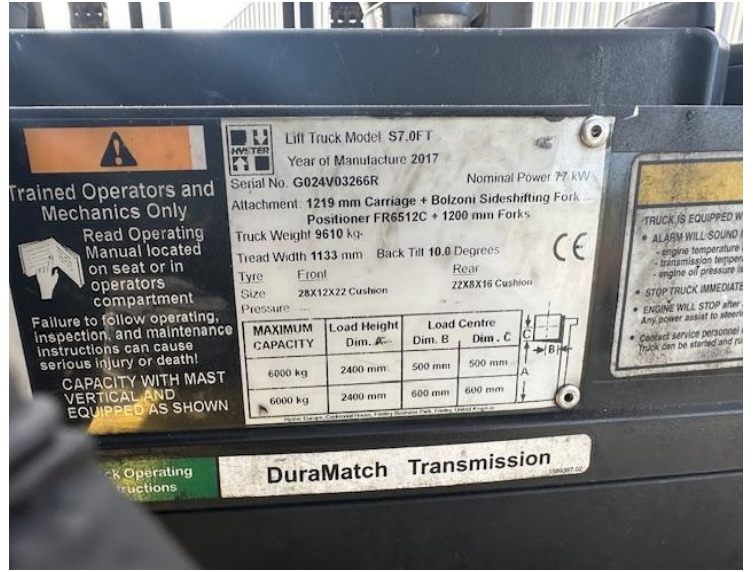

HEAVY DUTY FORKLIFTS

Our Reference	HD 1664
Category	Forklifts 1 to 10 Tonne
Title	Hyster s7.0ft
Make	Hyster
Model	s7.0ft
Age	2017
Mast	Duplex
Hours	18,157
Mast Closed	2200mm
Engine Type	Lpg
Lift Capacity	2400mm Max Lift, Side Shift & Fork Positioners