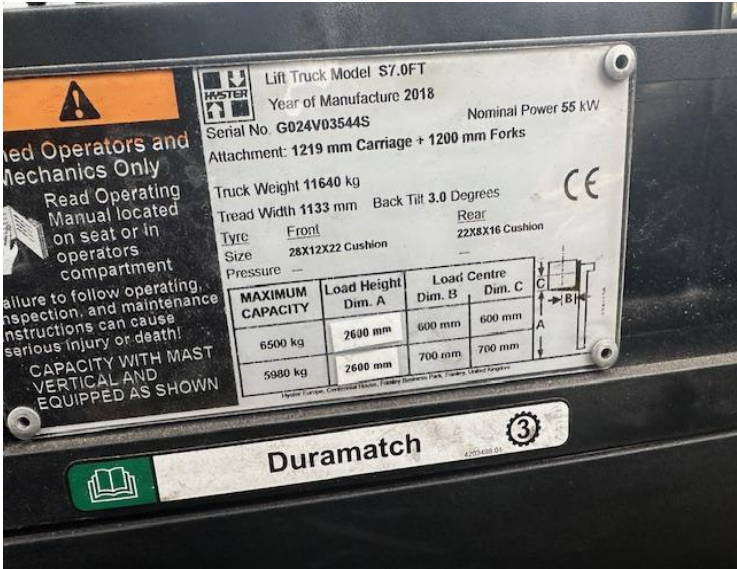

HEAVY DUTY FORKLIFTS

Our Reference	HD 1665
Category	Forklifts 1 to 10 Tonne
Title	Hyster s7.0ft
Make	Hyster
Model	s7.0ft
Age	2018
Mast	Duplex
Hours	13,376
Mast Closed	2600mm
Engine Type	Diesel
Lift Capacity	2600mm Max Lift, 3rd Hydraulics to Carriage, 4th Hydraulics to Front of Machine