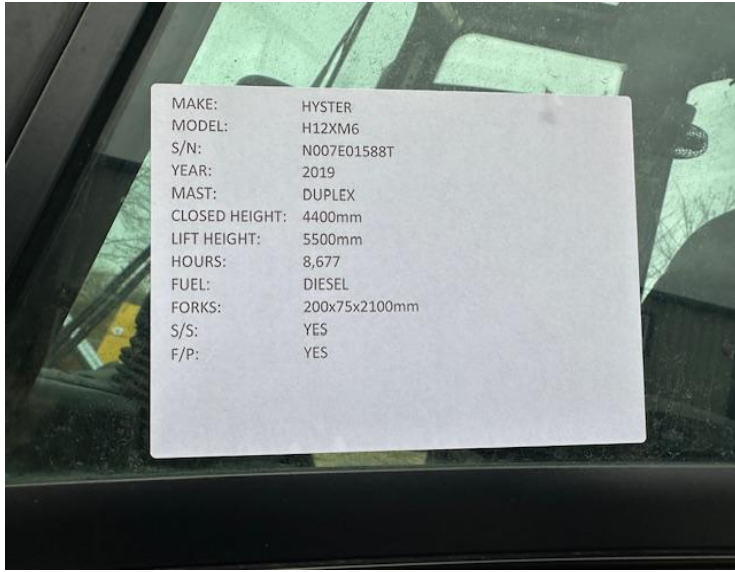

# HEAVY DUTY FORKLIFTS

<b>Our Reference</b>	HD 1669
<b>Category</b>	Forklifts 10 to 60 Tonne
<b>Title</b>	Hyster h12xm6
<b>Make</b>	Hyster
<b>Model</b>	h12xm-6
<b>Age</b>	2019
<b>Mast</b>	Duplex
<b>Hours</b>	8,677
<b>Mast Closed</b>	4400mm
<b>Engine Type</b>	Diesel
<b>Lift Capacity</b>	5500mm Max Lift, Side Shift & Fork Positioners, 2100mm Forks

MAKE:	HYSTER
MODEL:	H12XM6
S/N:	N007E01588T
YEAR:	2019
MAST:	DUPLEX
CLOSED HEIGHT:	4400mm
LIFT HEIGHT:	5500mm
HOURS:	8,677
FUEL:	DIESEL
FORKS:	200x75x2100mm
S/S:	YES
F/P:	YES

01704 840859 / 07710 084386