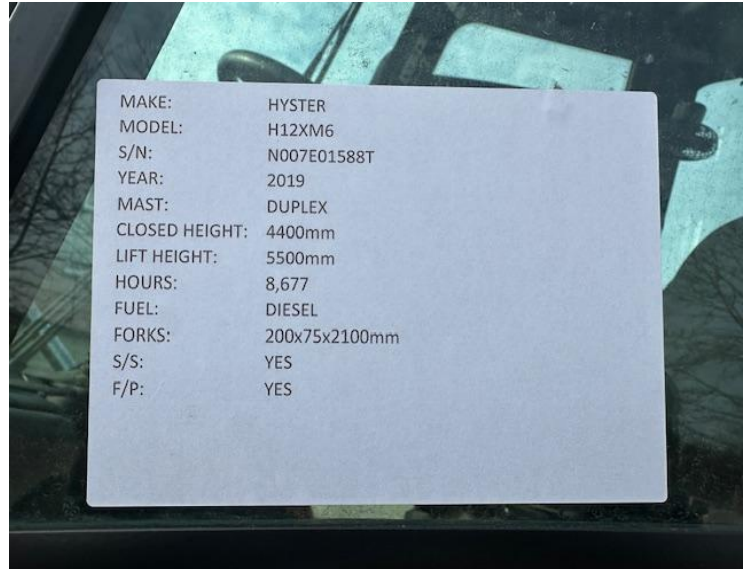

# HEAVY DUTY FORKLIFTS

<b>Our Reference</b>	HD 1669
<b>Category</b>	Forklifts 10 to 60 Tonne
<b>Title</b>	Hyster h12xm6
<b>Make</b>	Hyster
<b>Model</b>	h12xm-6
<b>Age</b>	2019
<b>Mast</b>	Duplex
<b>Hours</b>	8,677
<b>Mast Closed</b>	4400mm
<b>Engine Type</b>	Diesel
<b>Lift Capacity</b>	5500mm Max Lift, Side Shift & Fork Positioners, 2100mm Forks

MAKE:	HYSTER
MODEL:	H12XM6
S/N:	N007E01588T
YEAR:	2019
MAST:	DUPLEX
CLOSED HEIGHT:	4400mm
LIFT HEIGHT:	5500mm
HOURS:	8,677
FUEL:	DIESEL
FORKS:	200x75x2100mm
S/S:	YES
F/P:	YES

01704 840859 / 07710 084386