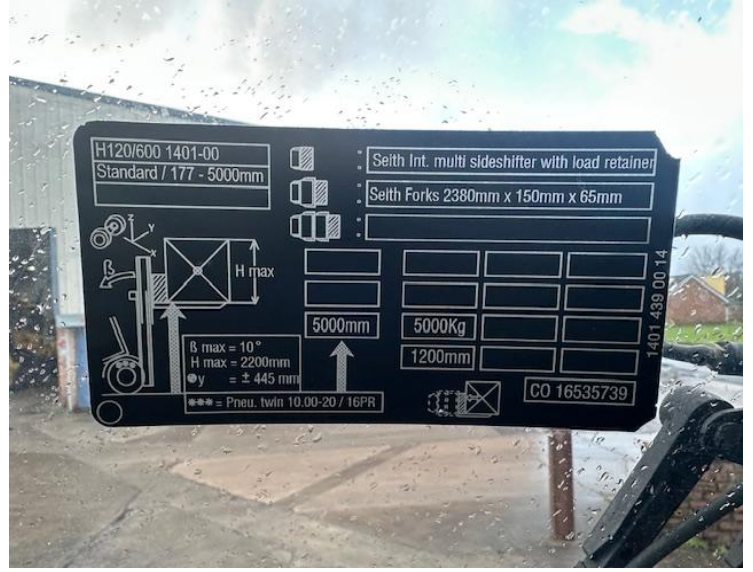

# HEAVY DUTY FORKLIFTS

<b>Our Reference</b>	HD 1670
<b>Category</b>	Forklifts 10 to 60 Tonne
<b>Title</b>	Linde h120 With Attachment
<b>Make</b>	Linde
<b>Model</b>	h120
<b>Age</b>	2018
<b>Mast</b>	Duplex
<b>Hours</b>	7,716
<b>Mast Closed</b>	3900mm
<b>Engine Type</b>	Diesel
<b>Lift Capacity</b>	5000mm Max Lift, 3rd & 4th Hydraulics, Double Fork Hold Down Attachment, 2400mm Forks