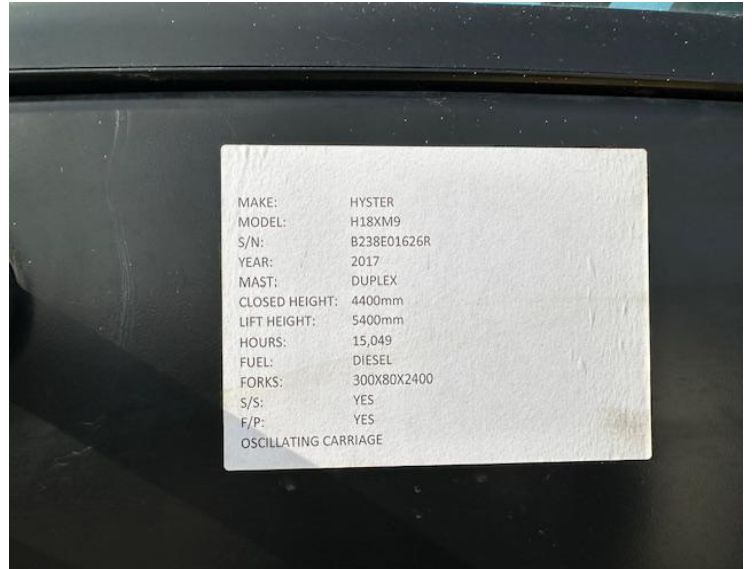

HEAVY DUTY FORKLIFTS

Our Reference	HD 1674
Category	Forklifts 10 to 60 Tonne
Title	Hyster h18xm9
Make	Hyster
Model	h18.00xm9
Age	2017
Mast	Duplex
Hours	15,049
Mast Closed	4400mm
Engine Type	Diesel
Lift Capacity	5400mm Max Lift, Side Shift & Fork Positioners, 2400mm Forks