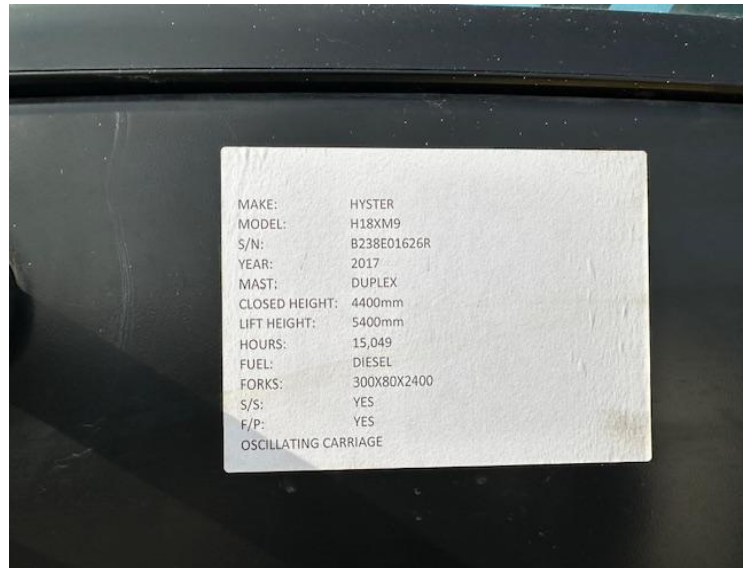

HEAVY DUTY FORKLIFTS

Our Reference	HD 1674
Category	Forklifts 10 to 60 Tonne
Title	Hyster h18xm9
Make	Hyster
Model	h18.00xm9
Age	2017
Mast	Duplex
Hours	15,049
Mast Closed	4400mm
Engine Type	Diesel
Lift Capacity	5400mm Max Lift, Side Shift & Fork Positioners, 2400mm Forks