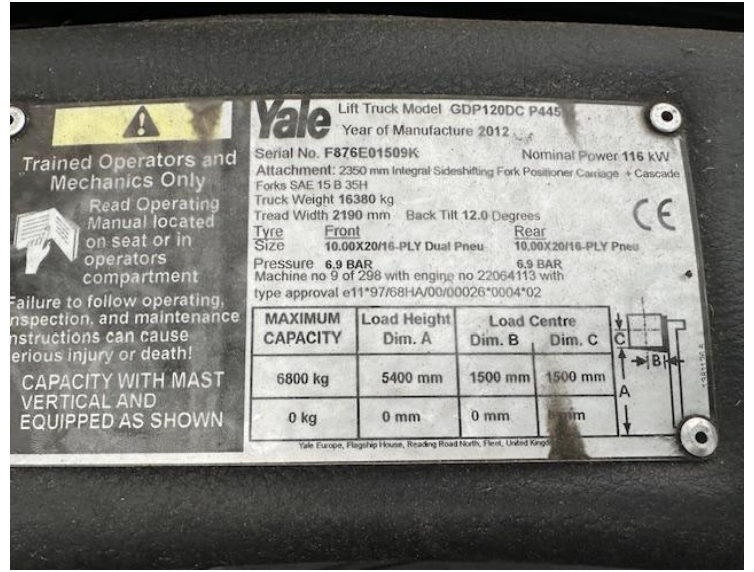

# HEAVY DUTY FORKLIFTS

<b>Our Reference</b>	HD 1675
<b>Category</b>	Forklifts 10 to 60 Tonne
<b>Title</b>	Yale Gdp120dc
<b>Make</b>	Yale
<b>Model</b>	Gdp120dc
<b>Age</b>	2012
<b>Mast</b>	Duplex
<b>Hours</b>	18,298
<b>Mast Closed</b>	4450mm
<b>Engine Type</b>	Diesel
<b>Lift Capacity</b>	5400mm Max Lift, Side Shift & Fork Positioners, 1800mm Forks