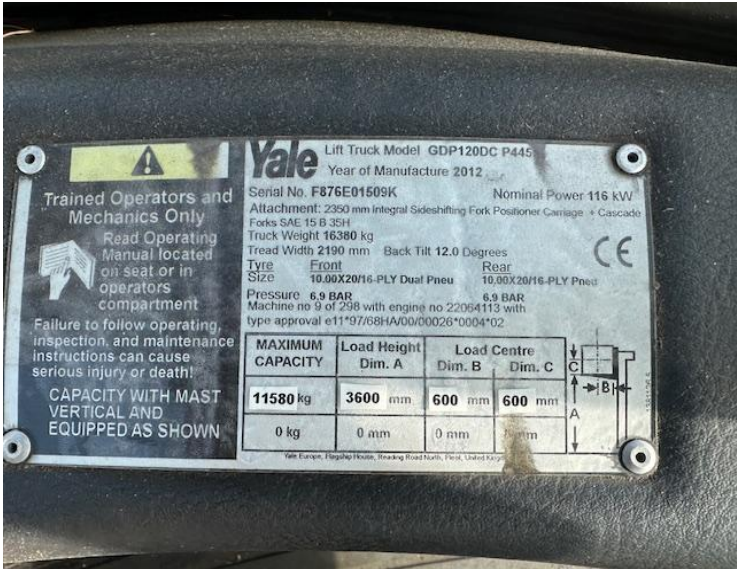

HEAVY DUTY FORKLIFTS

Our Reference	HD 1675
Category	Forklifts 10 to 60 Tonne
Title	Yale Gdp120dc
Make	Yale
Model	Gdp120dc
Age	2012
Mast	Duplex
Hours	18,298
Mast Closed	3750mm
Engine Type	Diesel
Lift Capacity	3600mm Max Lift, Side Shift & Fork Positioners, 2100mm Forks

Yale Lift Truck Model GDP120DC P445
 Year of Manufacture 2012

Serial No. F876E01509K Nominal Power 116 kW
 Attachment: 2350 mm Integral Sideshifting Fork Positioner Carriage + Cascade
 Forks SAE 15 B 35H
 Truck Weight 16380 kg
 Tread Width 2190 mm Back Tilt 12.0 Degrees

Tyre Front Rear
 Size 10.00X20/16-PLY Dual Pneu 10.00X20/16-PLY Pneu

Pressure 6.9 BAR 6.9 BAR
 Machine no 9 of 298 with engine no 22054113 with
 type approval e11*97768/HA/00/00026*0004*02

MAXIMUM CAPACITY	Load Height Dim. A	Load Centre	
		Dim. B	Dim. C
6800 kg	5400 mm	1500 mm	1500 mm
0 kg	0 mm	0 mm	mm