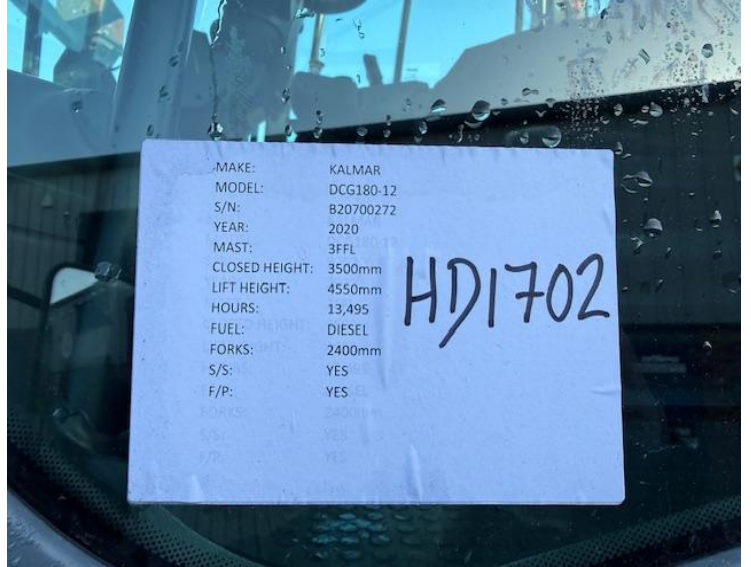

HEAVY DUTY FORKLIFTS

Our Reference	HD 1702
Category	Forklifts 10 to 60 Tonne
Title	Kalmar Dcg180-12
Make	Kalmar
Model	Dcg180-12
Age	2020
Mast	3Ffl
Hours	13,495
Mast Closed	3500mm
Engine Type	Diesel
Lift Capacity	18,000 Kgs @1200mm, Max Lift of 4500mm, Side Shift & Fork Positioners, 2400mm Forks

MAKE:	KALMAR
MODEL:	DCG180-12
S/N:	B20700272
YEAR:	2020
MAST:	3FFL
CLOSED HEIGHT:	3500mm
LIFT HEIGHT:	4550mm
HOURS:	13,495
FUEL:	DIESEL
FORKS:	2400mm
S/S:	YES
F/P:	YES

HD1702

01704 840859 / 07710 084386