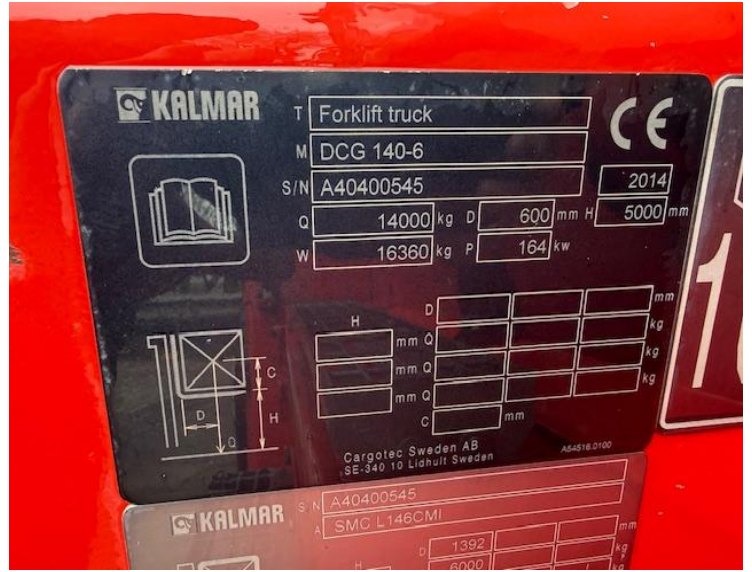

<b>Our Reference</b>	HD 1704
<b>Category</b>	Forklifts 10 to 60 Tonne
<b>Title</b>	Kalmar Dcg140-6
<b>Make</b>	Kalmar
<b>Model</b>	Dcg140-6
<b>Age</b>	2014
<b>Mast</b>	Duplex
<b>Hours</b>	8,963
<b>Mast Closed</b>	3800mm
<b>Engine Type</b>	Diesel
<b>Lift Capacity</b>	14,000Kgs @600mm Side Shift, Fork Positioners 2400mm Forks

01704 840859 / 07710 084386

Email:sales@hdforklifts.co.uk

HD Forklifts, Unit 2, Heaton Court, Smithy Lane, Scarisbrick, Lancashire, L40 8HS

May 5, 2026, 2:04 am

MAKE: KALMAR  
MODEL: DCG140-6  
S/N: A40400545  
YEAR: 2014  
MAST: DUP  
CLOSED HEIGHT: 3800mm  
LIFT HEIGHT: 4600mm  
HOURS: 8,963  
FUEL: DIESEL  
FORKS: 2400mm  
S/S: YES  
F/P: YES