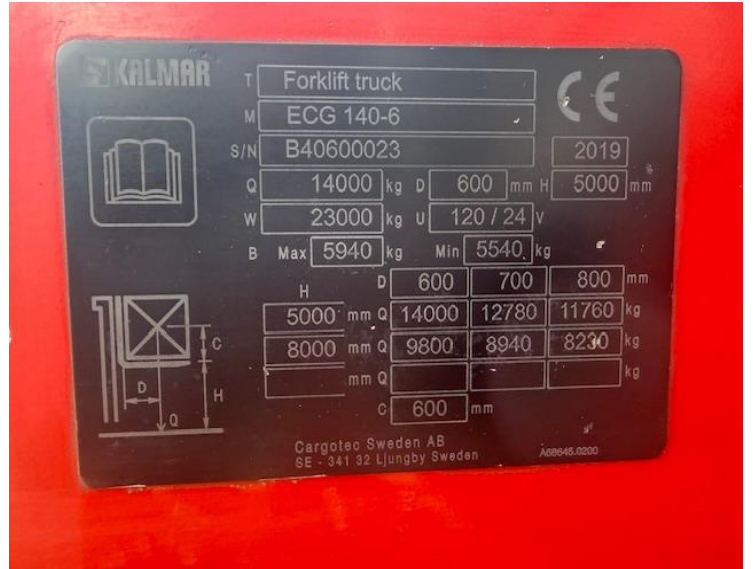

HEAVY DUTY FORKLIFTS

Our Reference	HD 1705
Category	Forklifts 10 to 60 Tonne
Title	Kalmar Ecg140-6
Make	Kalmar
Model	Ecg140-6
Age	2019
Mast	3Ffl
Hours	12,039
Mast Closed	3800mm
Engine Type	Battery
Lift Capacity	14,000Kgs @600mm Side Shift, Fork Positioners 2400mm Forks

MAKE:	KALMAR
MODEL:	ECG140-6
S/N:	B40600023
YEAR:	2019
MAST:	3FFL
CLOSED HEIGHT:	3800mm
LIFT HEIGHT:	6300mm
HOURS:	12,039
FUEL:	Electric
FORKS:	2400mm
S/S:	YES
F/P:	YES

01704 840859 / 07710 084386

Email:sales@hdforklifts.co.uk